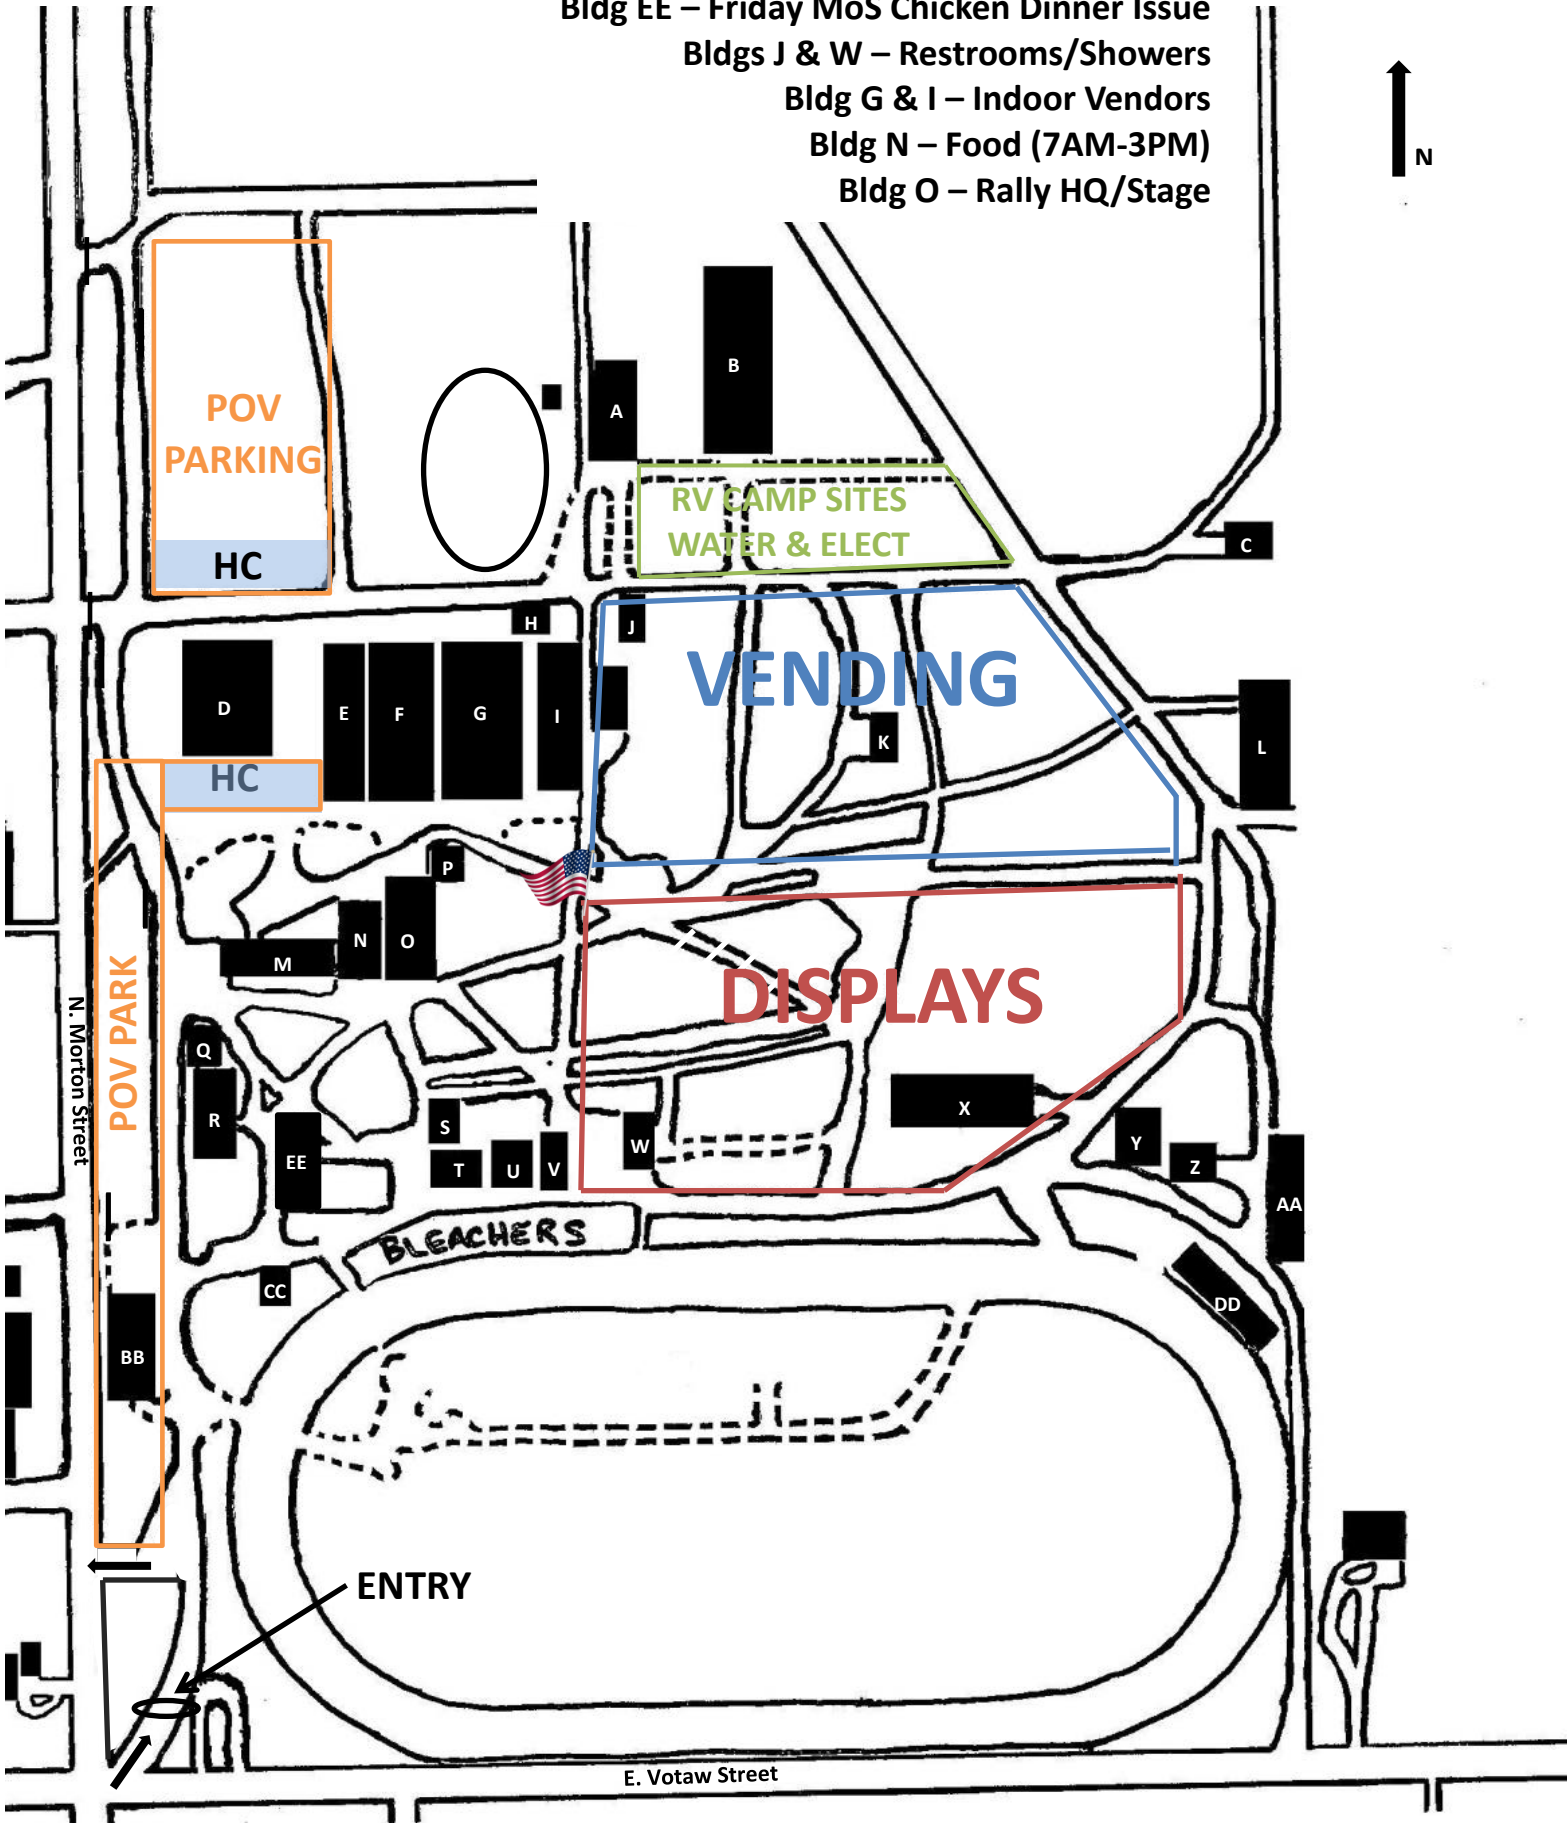

From Indianapolis. Take I-69 North to exit 234 (Muncie). Follow IN-67 N to Portland. Continue straight at Arby's to fairgrounds.

From I-70 (Richmond, IN). Take exit 151 and follow IN-27 N to Portland. Turn right at Arby's in Portland onto Votaw Street and continue east to fairgrounds.

From Celina, OH. Take OH SR-29 W to IN SR-67 W. Turn South at SR-27 and follow to Portland. Turn left at Arby's in Portland onto Votaw Street and continue east to fairgrounds.

From Ft Wayne. From the bypass (I-469/SR 24) take exit 11 and follow IN-27 S to Portland. Turn left at Arby's in Portland onto Votaw Street and continue east to fairgrounds.

Bldg EE – Friday MoS Chicken Dinner Issue
 Bldgs J & W – Restrooms/Showers
 Bldg G & I – Indoor Vendors
 Bldg N – Food (7AM-3PM)
 Bldg O – Rally HQ/Stage

Rally Layout

Fairgrounds will be open Thursday for early move-in. Vendor spaces - \$20, unlimited outdoor or 18'x20' indoor.
 Vendor dinner on Friday. Contact Mike Lusty at mlusty@indy.rr.com for info or vendor spaces.