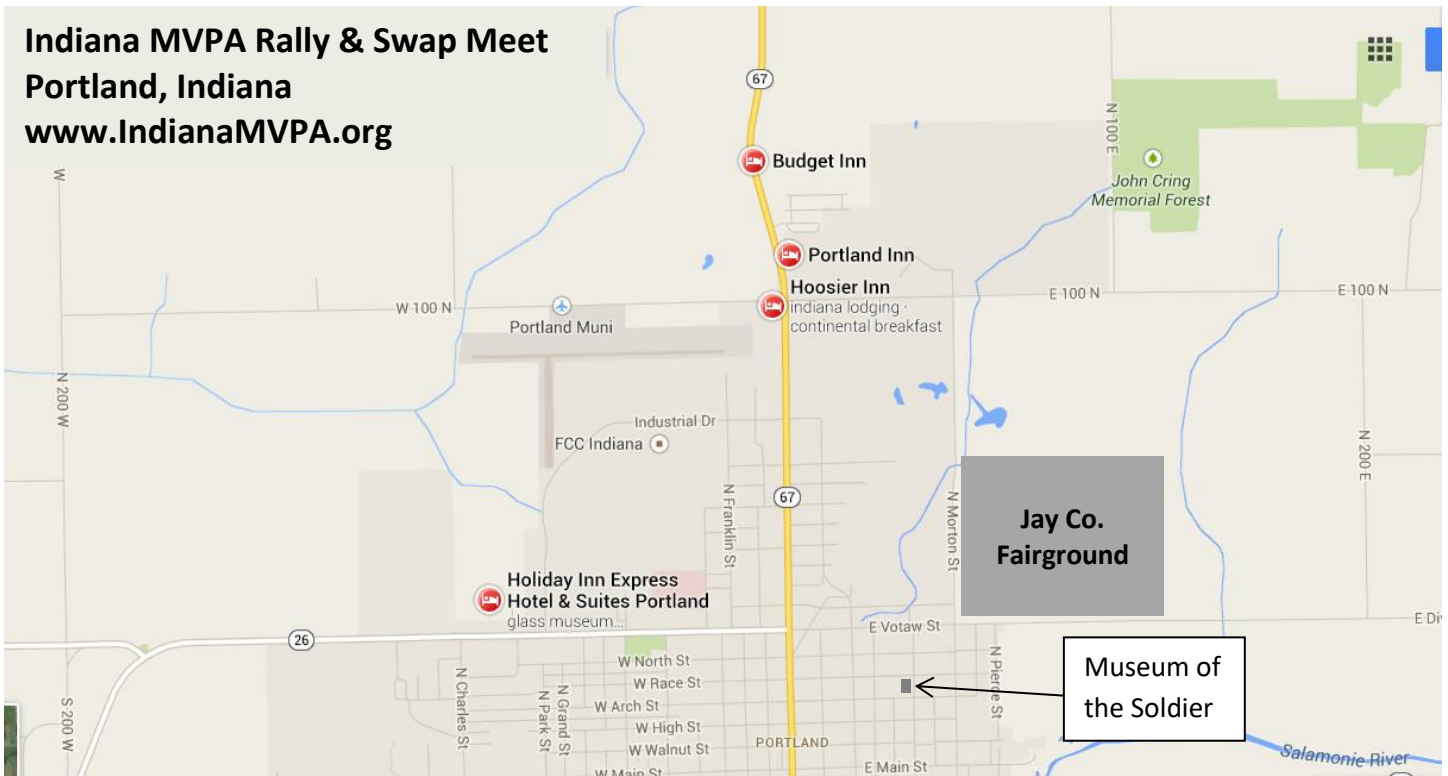

Indiana MVPA Rally & Swap Meet
Portland, Indiana
www.IndianaMVPA.org

Portland Hotels:

Budget Inn

1411 U.S. 27, Portland, IN 47371   (260) 726-9391   budgetinn.com

Portland Inn

1147 U.S. 27, Portland, IN 47371   (260) 726-8477   hotel-portland-inn.us

Hoosier Inn

1620 N Meridian St, Portland, IN 47371   (260) 726-7113   hoosierinn.com

Holiday Inn Express

100 Holiday Dr., Portland, IN 47371   (260) 726-6688   ihg.com
(Call for the $89 Indiana MVPA rate)

Directions:

From Indianapolis. Take I-69 North to exit 234 (Muncie). Follow IN-67 N to Portland. Continue straight at Arby's to fairgrounds.

From I-70 (Richmond, IN). Take exit 151 and follow IN-27 N to Portland. Turn right at Arby's in Portland onto Votaw Street and continue east to fairgrounds.

From Celina, OH. Take OH SR-29 W to IN SR-67 W. Turn South at SR-27 and follow to Portland. Turn left at Arby's in Portland onto Votaw Street and continue east to fairgrounds.

From Ft Wayne. From the bypass (I-469/SR 24) take exit 11 and follow IN-27 S to Portland. Turn left at Arby's in Portland onto Votaw Street and continue east to fairgrounds.