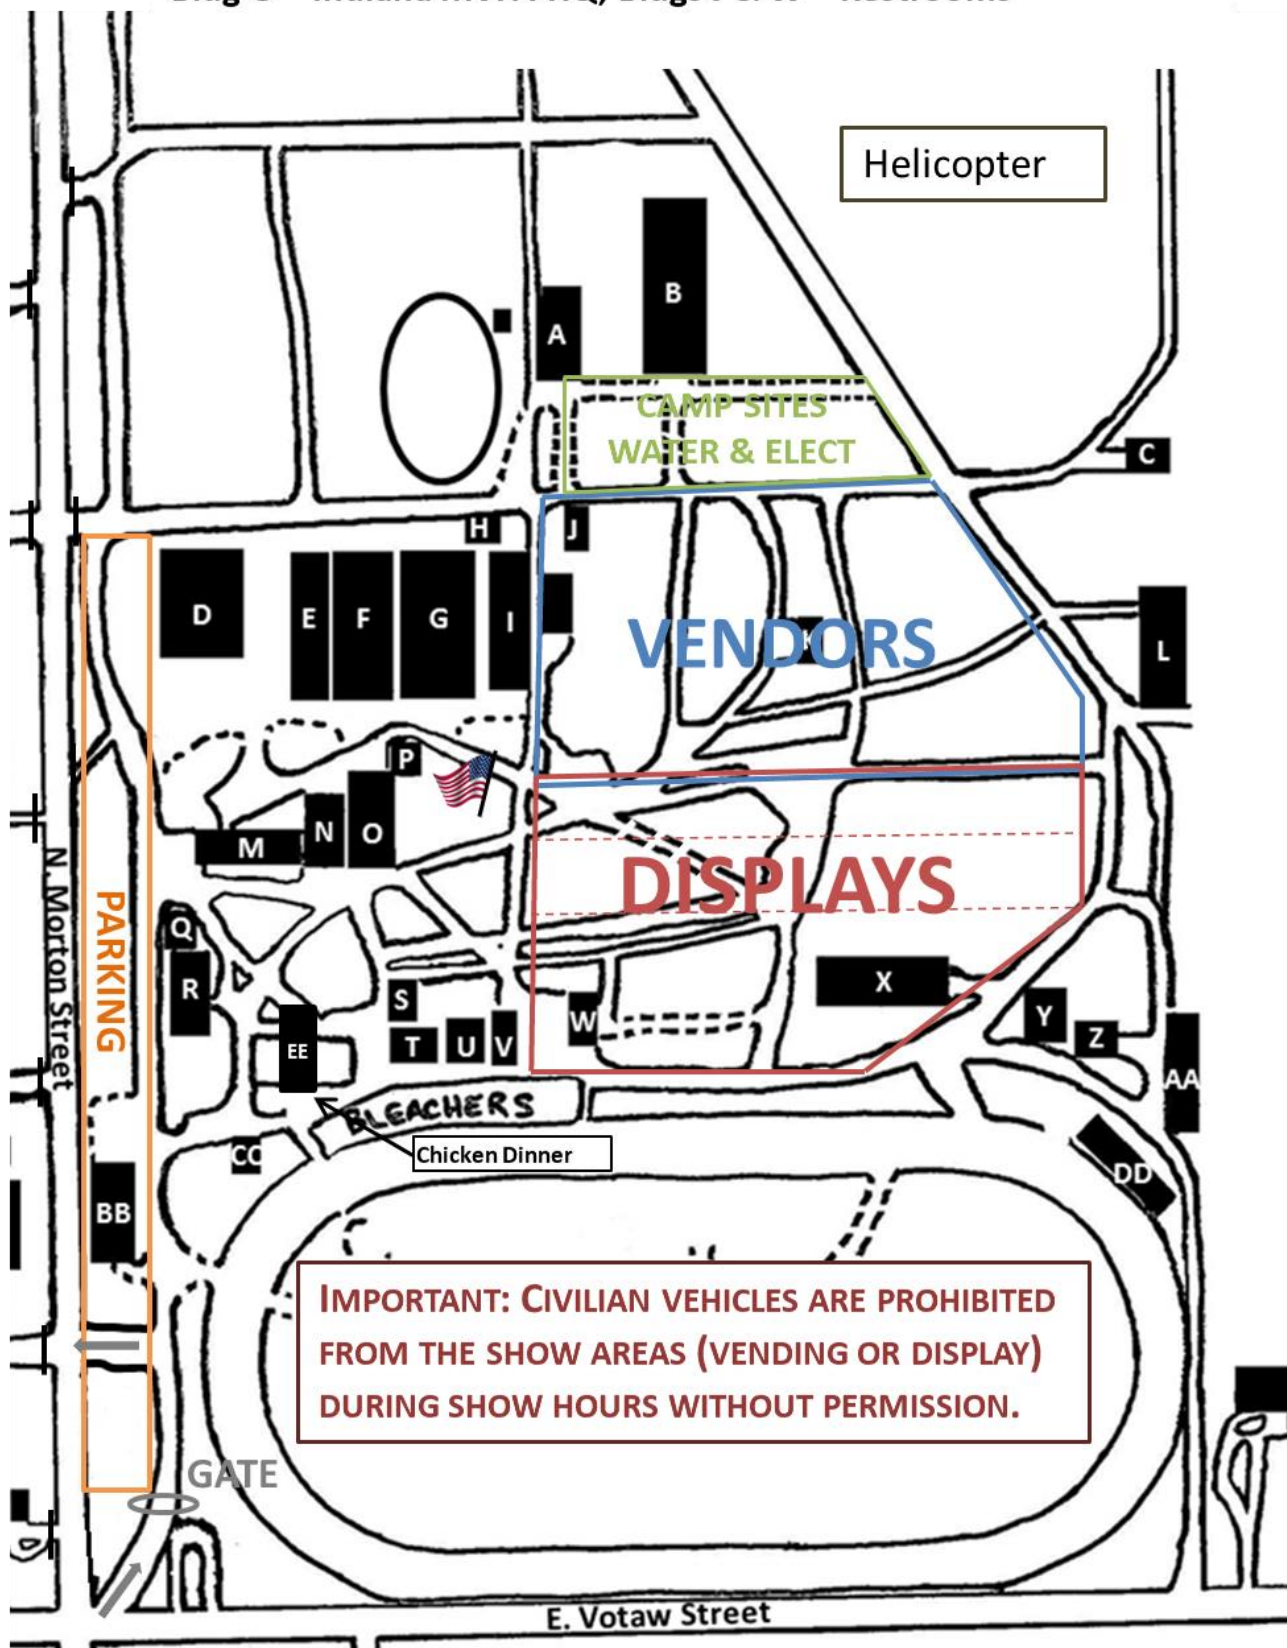

## Directions:

**From Indianapolis.** Take I-69 North to exit 234 (Muncie). Follow IN-67 N to Portland. Continue straight at Arby's to fairgrounds.

**From I-70 (Richmond, IN).** Take exit 151 and follow IN-27 N to Portland. Turn right at Arby's in Portland onto Votaw Street and continue east to fairgrounds.

**From Celina, OH.** Take OH SR-29 W to IN SR-67 W. Turn South at SR-27 and follow to Portland. Turn left at Arby's in Portland onto Votaw Street and continue east to fairgrounds.

**From Ft Wayne.** From the bypass (I-469/SR 24) take exit 11 and follow IN-27 S to Portland. Turn left at Arby's in Portland onto Votaw Street and continue east to fairgrounds.

# Rally Layout

Bldg D & N – Food (7:30AM – 2PM), Bldg G & I – Indoor Vendors, Bldg O – Indiana MVPA HQ, Bldgs J & W – Restrooms

Fairgrounds will be open Thursday for early move-in. Vendor spaces - \$20, unlimited outdoor or 18'x20' indoor. Vendor dinner on Friday. Contact Mike Lusty at [mlusty@indy.rr.com](mailto:mlusty@indy.rr.com) for info or vendor spaces.