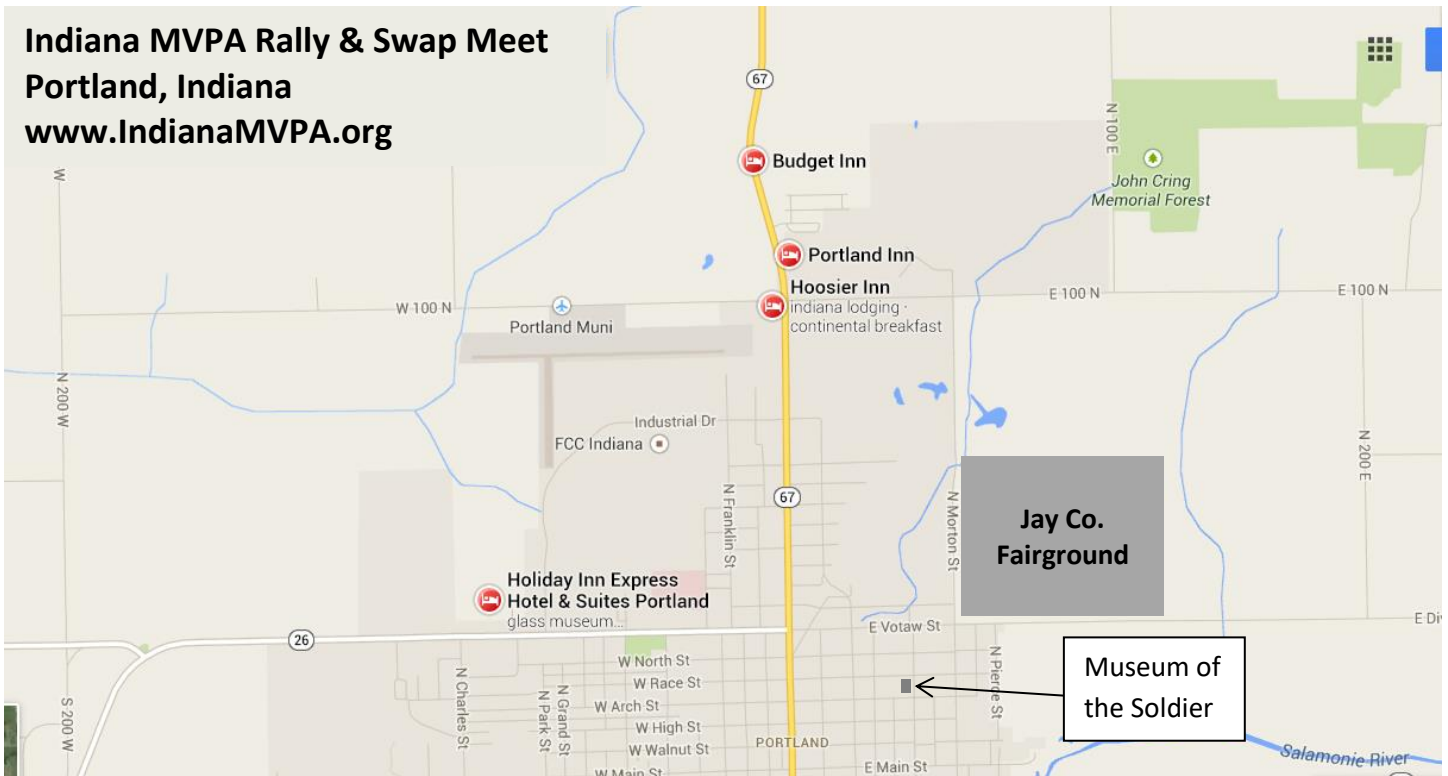

**Indiana MVPA Rally & Swap Meet**  
**Portland, Indiana**  
[www.IndianaMVPA.org](http://www.IndianaMVPA.org)

## Directions:

**From Indianapolis.** Take I-69 North to exit 234 (Muncie). Follow IN-67 N to Portland. Continue straight at Arby's to fairgrounds.

**From I-70 (Richmond, IN).** Take exit 151 and follow IN-27 N to Portland. Turn right at Arby's in Portland onto Votaw Street and continue east to fairgrounds.

**From Celina, OH.** Take OH SR-29 W to IN SR-67 W. Turn South at SR-27 and follow to Portland. Turn left at Arby's in Portland onto Votaw Street and continue east to fairgrounds.

**From Ft Wayne.** From the bypass (I-469/SR 24) take exit 11 and follow IN-27 S to Portland. Turn left at Arby's in Portland onto Votaw Street and continue east to fairgrounds.